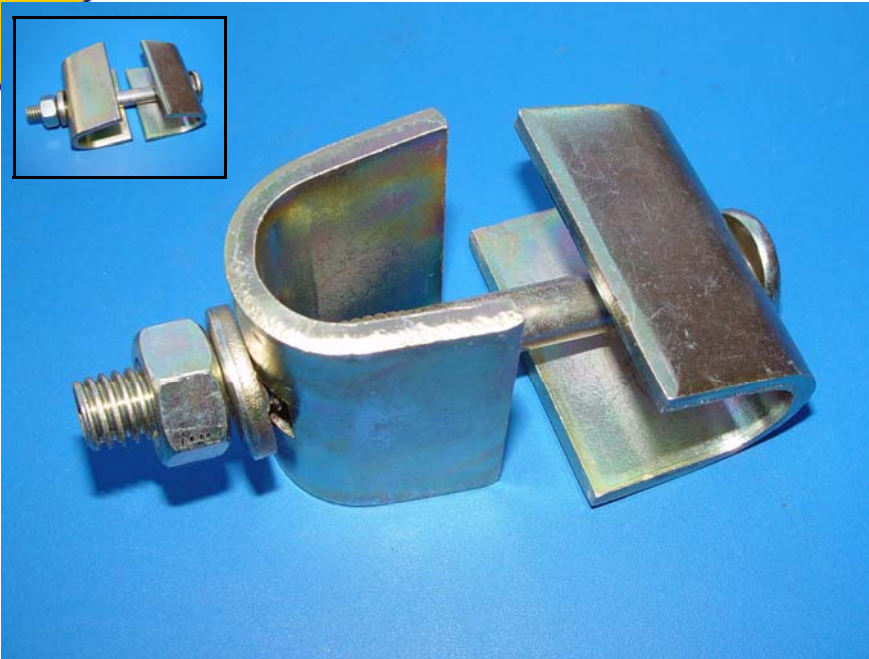

# PRESCO

Scaffold Fittings & Metal Pressings

## UNIVERSAL CLAMP

The Presco Universal Clamp is a traditional beam flange clamp which fastens most lightweight alloy beams together.

- **Ideal for Soffit and Falsework/Formwork applications.**
- **Used for many years by leading contractors.**
- **Simple and robust construction.**

### Technical Information

Weight: 0.53Kg

Finish: Zinc Coated/Clear Passivated

Product Code: 0729

Available through a network of approved distributors throughout the U.K.

Manufactured to ISO9002 / BS5750 / EN74 Quality Assurance.