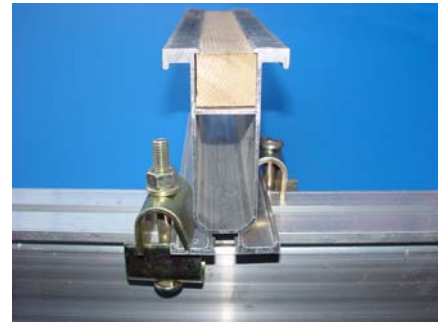

# PRESCO

Scaffold Fittings & Metal Pressings

## UNIVERSAL CLAMP

The Presco Universal Clamp is a traditional beam flange clamp which fastens most lightweight alloy beams together.

- **Ideal for Soffit and Falsework/Formwork applications.**
- **Used for many years by leading contractors.**
- **Simple and robust construction.**

### Technical Information

Weight: 0.53Kg

Finish: Zinc Coated/Clear Passivated

Product Code: 0729

Available through a network of approved distributors throughout the U.K.

Manufactured to ISO9002 / BS5750 / EN74 Quality Assurance.